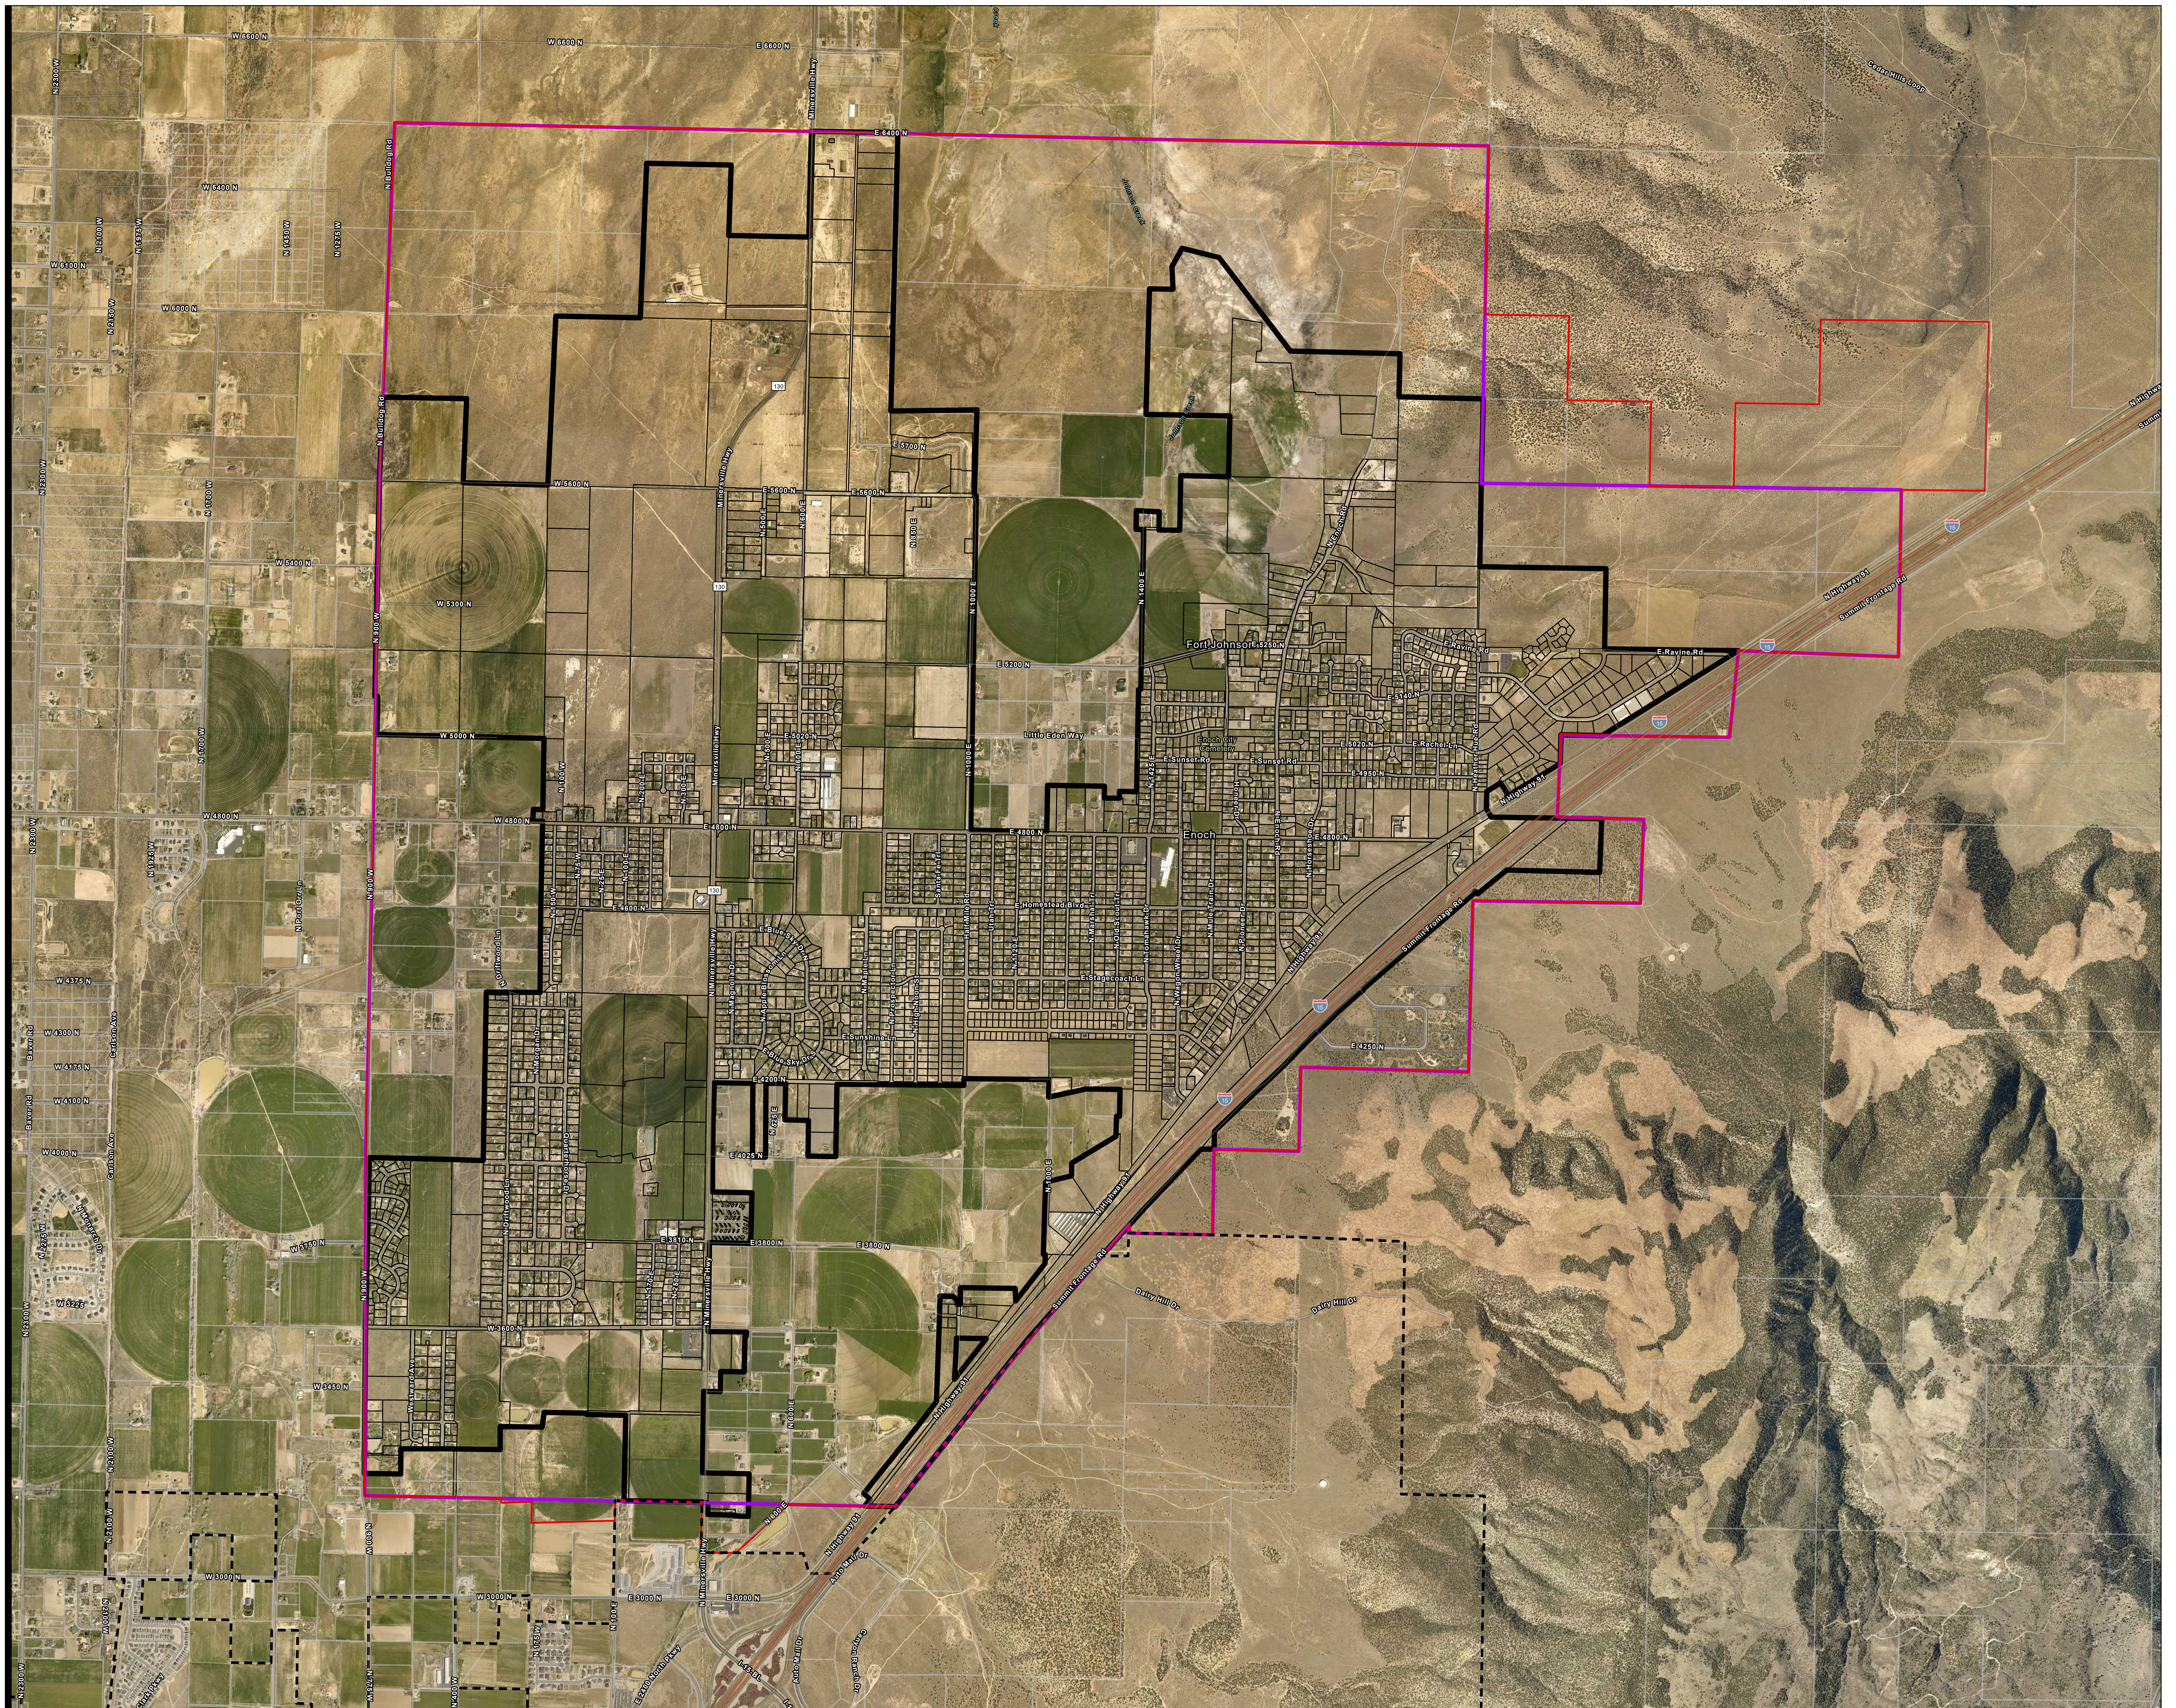

Enoch City Annexation Policy Map 2021

Map Legend

 Enoch City Municipal Boundary
 Cedar City Municipal Boundary

 Enoch City Annexation Declaration Boundary
 Enoch City Tier II Boundary

 Enoch City Parcels
 Iron County Parcels

0 1,000 2,000 4,000
1in=1,000ft